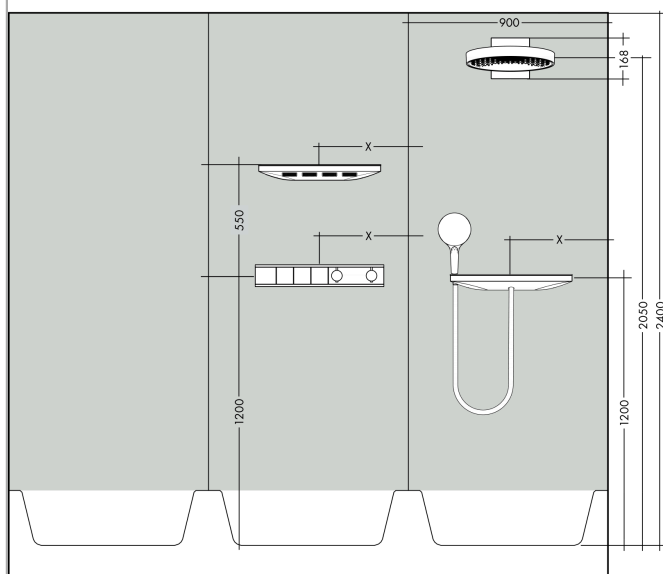

Rainfinity
Overhead shower 360 1jet with wall connector
Surfaces: **Matt White** Article Number: **26230700**

Installation examples