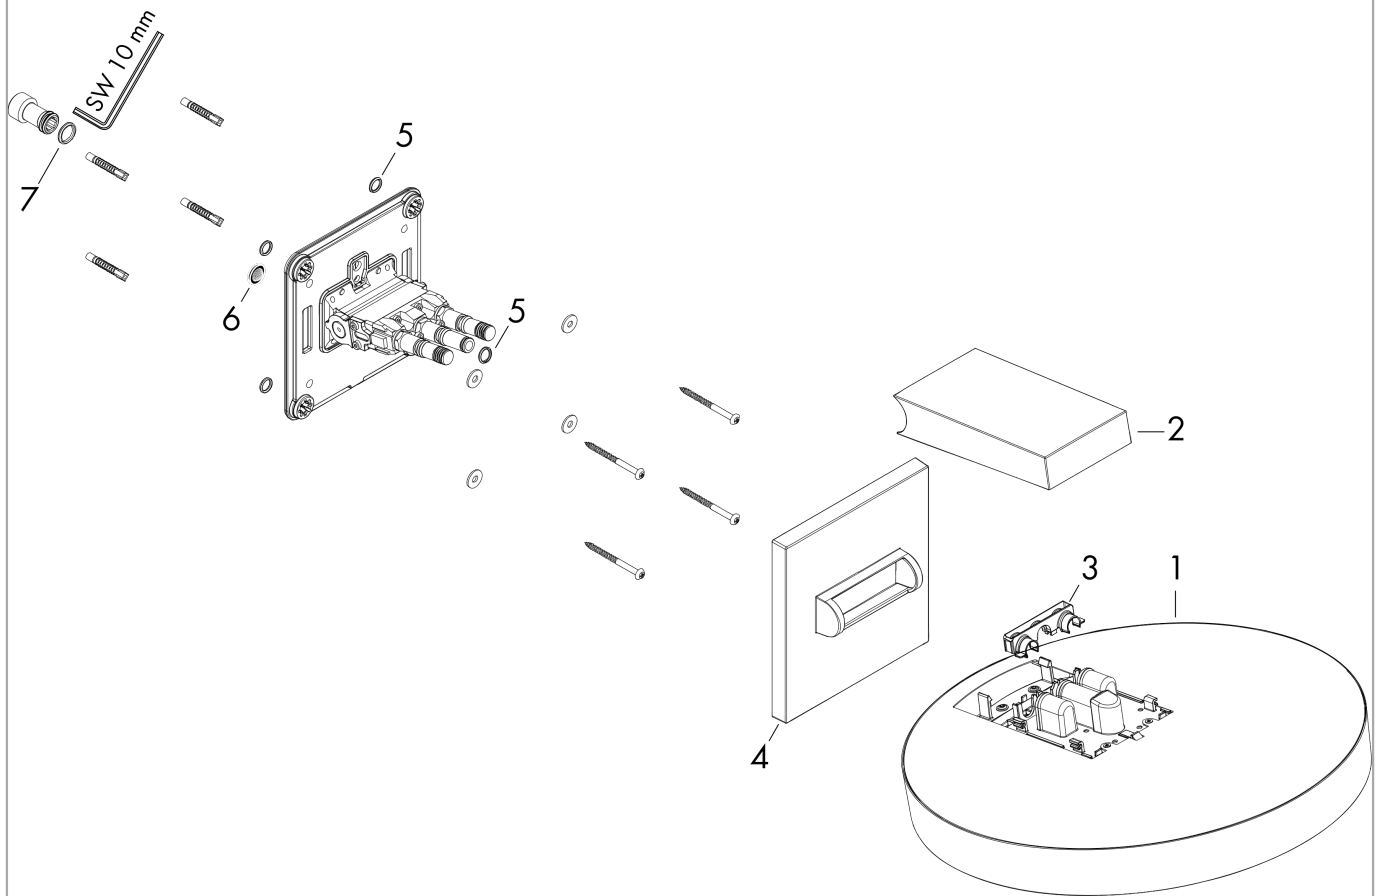

Rainfinity
Overhead shower 360 1jet with wall connector
Surfaces: **Matt White**   Article Number: **26230700**

Exploded Drawing

Year of production: >07/19

Rainfinity

Overhead shower 360 1jet with wall connector

Surfaces: **Matt White** Article Number: **26230700**

Spare part list

Year of production: >07/19

Pos.	Description	Article Number	Price	PU
1	head shower	93666700	-	1
2	cover	93524700	-	1
3	cramp	93525000	-	1
4	escutcheon	93523700	-	1
5	O-ring 9x2	98119000	-	1
6	filter packing	93774000	-	1
7	O-ring 13x2,5	98428000	-	1