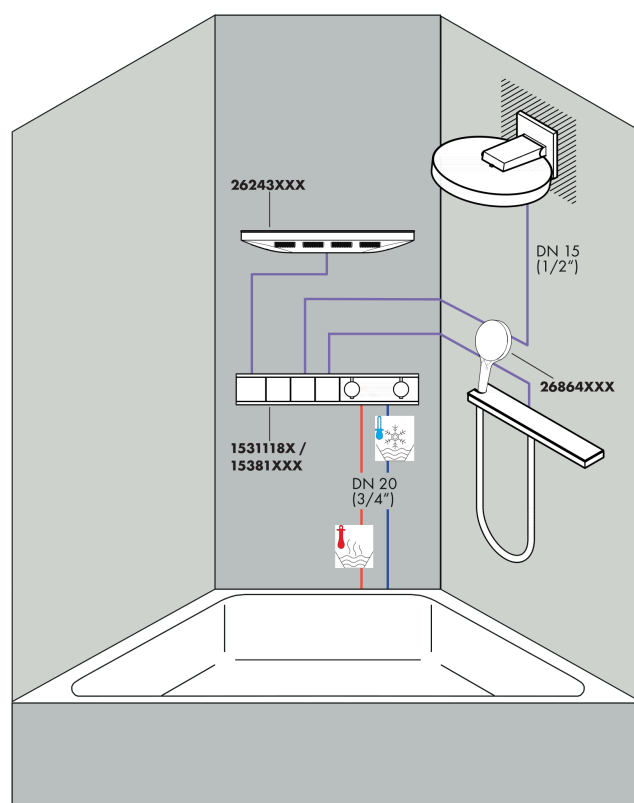

Rainfinity
Overhead shower 360 1jet with wall connector
Surfaces: **Matt White** Article Number: **26230700**

Installation examples