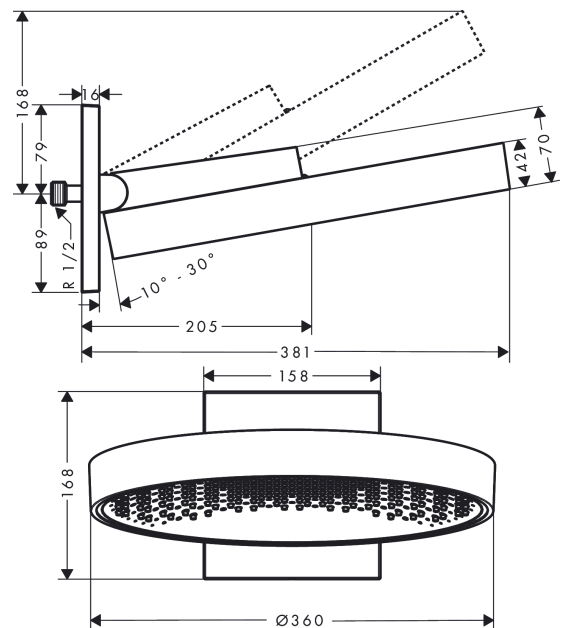

Scale drawing