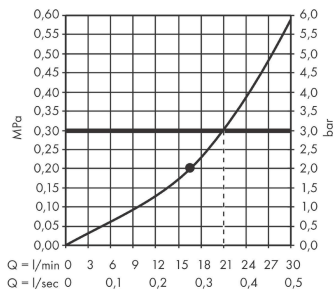

Rainfinity
Overhead shower 360 1jet with wall connector
Surfaces: **Matt White** Article Number: **26230700**

Flowchart

The consumption was measured in combination with the appropriate fittings (thermostat/mixer/ in-wall valve) to reflect actual application in practice.